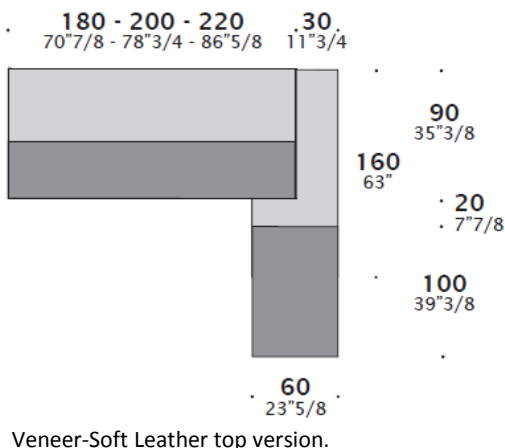

DIMENSIONS

Executive single desk.

1. Options:
   H74 + W180 + D90
   H74 + W200 + D90
   H74 + W220 + D90

Veneer-Soft Leather top version.

Executive single desk with rectangular return desk.

1. Options:
   H74 + W180 + D90
   H74 + W200 + D90
   H74 + W220 + D90

Veneer-Soft Leather top version.

Executive single desk with return and storage unit.

1. Options:
   H74 + W180 + D90
   H74 + W200 + D90
   H74 + W220 + D90

Veneer-Soft Leather top version.

ELECTRIFICATION