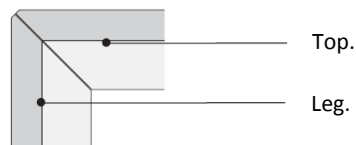

FINISHES

Top:

Veneer: Magnolia, White Colour Fir, Nuvola stained Oak, Natural Oak 2016, American Walnut, Eucalypto, Wengè, Zebrano Brown, Ebano.

Soft Leather.

Return desk:

Veneer: see desk top veneers.

Soft Leather.

Legs:

Veneer: see desk top veneers.

Storage units structure:

Veneer: see desk top veneers.

Modesty panel:

Time; Soft Leather.