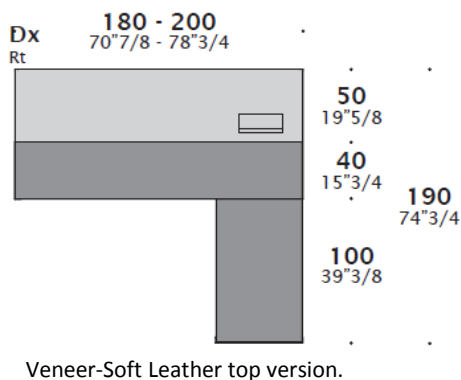

Executive single desk.

- Options:  
 H74 + W180 + D90  
 H74 + W200 + D90  
 H74 + W220 + D90

Veneer-Soft Leather top version.

Executive single desk with rectangular return desk.

- Options:  
 H74 + W180 + D90  
 H74 + W200 + D90  
 H74 + W220 + D90