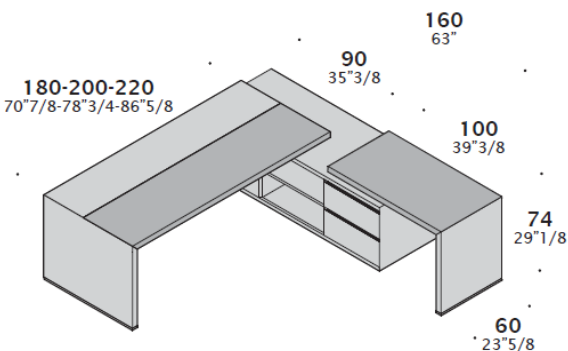

Executive single desk with return and storage unit.

1. Options:
   H74 + W180 + D90
   H74 + W200 + D90
   H74 + W220 + D90